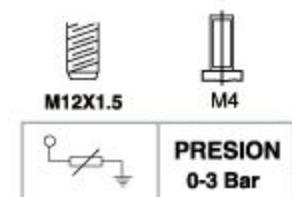

82020

SUITABLE: MERCEDES-BENZ

VDO NO.: 360 081 029 087C

OEM NO.: 005 542 1817
006 542 9417