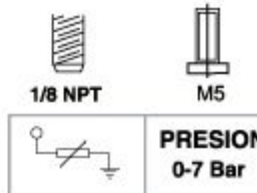

82011

SUITABLE: G M FORD

OEM NO.: E9 229 278A