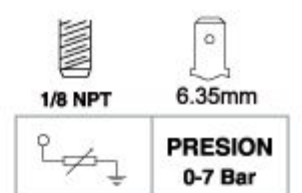

82010

SUITABLE: G M

STANDARD NO.: PS-123

OEM NO.: 10007393 14036243 459417