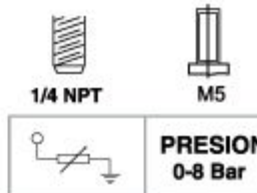

82009

SUITABLE: G M CHRYSLER

STANDARD NO.: PS-27

OEM NO.: 197224